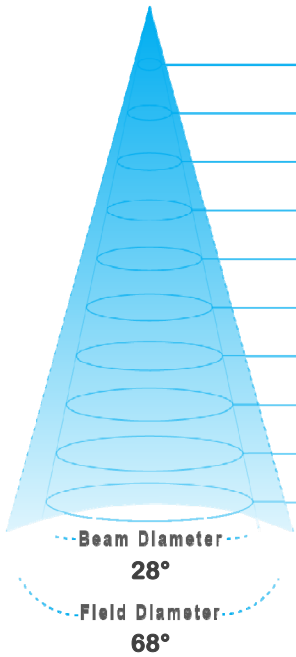

Fixture photometric table

Fixture model
Color Force II 72
CycLens

Field 68°	Beam 28°	Magnification x 0.50 Mf	Candelas 27400 Cd	Lumens 15800 lm	Watts 660 w	Lumen/w 24.0 lm/w		
Throw Distance		Field Spread		Beam Spread		Full On		
m	ft	m	ft	m	ft	Lux	Footcandle	
1.0 m	3.3 ft	1.3 m	4.4 ft	0.5 m	1.6 ft	27400 lx	2546 fc	
2.0 m	6.6 ft	2.7 m	8.9 ft	1.0 m	3.3 ft	6850 lx	636 fc	
3.0 m	9.8 ft	4.0 m	13.3 ft	1.5 m	4.9 ft	3044 lx	283 fc	
4.0 m	13.1 ft	5.4 m	17.7 ft	2.0 m	6.5 ft	1713 lx	159 fc	
5.0 m	16.4 ft	6.7 m	22.1 ft	2.5 m	8.2 ft	1096 lx	102 fc	
6.0 m	19.7 ft	8.1 m	26.6 ft	3.0 m	9.8 ft	761 lx	71 fc	
7.0 m	23.0 ft	9.4 m	31.0 ft	3.5 m	11.5 ft	559 lx	52 fc	
8.0 m	26.2 ft	10.8 m	35.4 ft	4.0 m	13.1 ft	428 lx	40 fc	
9.0 m	29.5 ft	12.1 m	39.8 ft	4.5 m	14.7 ft	338 lx	31 fc	
10.0 m	32.8 ft	13.5 m	44.3 ft	5.0 m	16.4 ft	274 lx	25 fc