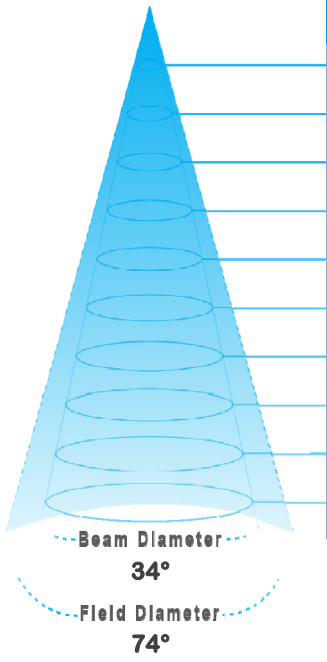

## Fixture photometric table

**Fixture model**  
**Color Force II 72**

Field 44°	Beam 20°	Magnification x 0.35 Mf	Candelas 86700 Cd	Lumens 18600 lm	Watts 660 w	Lumen/w 28.2 lm/w	
Throw Distance		Field Spread		Beam Spread		Full On	
m	ft	m	ft	m	ft	Lux	Footcandle
1.0 m	3.3 ft	0.8 m	2.7 ft	0.4 m	1.2 ft	86700 lx	8055 fc
2.0 m	6.6 ft	1.6 m	5.3 ft	0.7 m	2.3 ft	21675 lx	2014 fc
3.0 m	9.8 ft	2.4 m	8.0 ft	1.1 m	3.5 ft	9633 lx	895 fc
4.0 m	13.1 ft	3.2 m	10.6 ft	1.4 m	4.6 ft	5419 lx	503 fc
5.0 m	16.4 ft	4.0 m	13.3 ft	1.8 m	5.8 ft	3468 lx	322 fc
6.0 m	19.7 ft	4.8 m	15.9 ft	2.1 m	6.9 ft	2408 lx	224 fc
7.0 m	23.0 ft	5.7 m	18.6 ft	2.5 m	8.1 ft	1769 lx	164 fc
8.0 m	26.2 ft	6.5 m	21.2 ft	2.8 m	9.3 ft	1355 lx	126 fc
9.0 m	29.5 ft	7.3 m	23.9 ft	3.2 m	10.4 ft	1070 lx	99 fc
10.0 m	32.8 ft	8.1 m	26.5 ft	3.5 m	11.6 ft	867 lx	81 fc

## Fixture photometric table

**Fixture model**  
**Color Force II 72**  
**BorderLens**

Throw Distance	Field	Beam	Magnification	Candelas	Lumens	Watts	Lumen/w		
							74°	34°	x 0.61 Mf
m		ft		m		ft		Lux	Footcandle
1.0 m	3.3 ft	1.5 m	4.9 ft	0.6 m	2.0 ft	28800 lx	2676 fc		
2.0 m	6.6 ft	3.0 m	9.9 ft	1.2 m	4.0 ft	7200 lx	669 fc		
3.0 m	9.8 ft	4.5 m	14.8 ft	1.8 m	6.0 ft	3200 lx	297 fc		
4.0 m	13.1 ft	6.0 m	19.8 ft	2.4 m	8.0 ft	1800 lx	167 fc		
5.0 m	16.4 ft	7.5 m	24.7 ft	3.1 m	10.0 ft	1152 lx	107 fc		
6.0 m	19.7 ft	9.0 m	29.7 ft	3.7 m	12.0 ft	800 lx	74 fc		
7.0 m	23.0 ft	10.5 m	34.6 ft	4.3 m	14.0 ft	588 lx	55 fc		
8.0 m	26.2 ft	12.1 m	39.6 ft	4.9 m	16.0 ft	450 lx	42 fc		
9.0 m	29.5 ft	13.6 m	44.5 ft	5.5 m	18.1 ft	356 lx	33 fc		
10.0 m	32.8 ft	15.1 m	49.4 ft	6.1 m	20.1 ft	288 lx	27 fc		