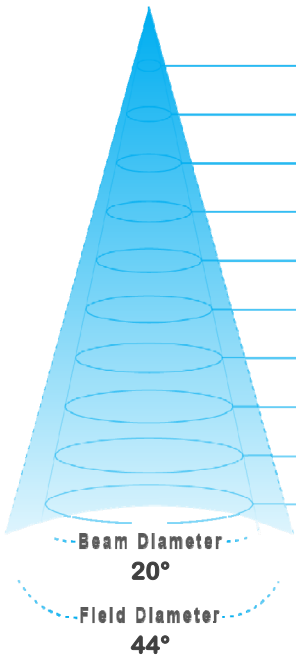

## Fixture photometric table

**Fixture model**  
**Color Force II 72**

Field 44°	Beam 20°	Magnification x 0.35 Mf	Candelas 86700 Cd	Lumens 18600 lm	Watts 660 w	Lumen/w 28.2 lm/w	
Throw Distance		Field Spread		Beam Spread		Full On	
m	ft	m	ft	m	ft	Lux	Footcandle
1.0 m	3.3 ft	0.8 m	2.7 ft	0.4 m	1.2 ft	86700 lx	8055 fc
2.0 m	6.6 ft	1.6 m	5.3 ft	0.7 m	2.3 ft	21675 lx	2014 fc
3.0 m	9.8 ft	2.4 m	8.0 ft	1.1 m	3.5 ft	9633 lx	895 fc
4.0 m	13.1 ft	3.2 m	10.6 ft	1.4 m	4.6 ft	5419 lx	503 fc
5.0 m	16.4 ft	4.0 m	13.3 ft	1.8 m	5.8 ft	3468 lx	322 fc
6.0 m	19.7 ft	4.8 m	15.9 ft	2.1 m	6.9 ft	2408 lx	224 fc
7.0 m	23.0 ft	5.7 m	18.6 ft	2.5 m	8.1 ft	1769 lx	164 fc
8.0 m	26.2 ft	6.5 m	21.2 ft	2.8 m	9.3 ft	1355 lx	126 fc
9.0 m	29.5 ft	7.3 m	23.9 ft	3.2 m	10.4 ft	1070 lx	99 fc
10.0 m	32.8 ft	8.1 m	26.5 ft	3.5 m	11.6 ft	867 lx	81 fc

## Fixture photometric table

**Fixture model**  
**Color Force II 72**  
**BorderLens**

Throw Distance	Field	Beam	Magnification	Candelas	Lumens	Watts	Lumen/w		
							74°	34°	x 0.61 Mf
m		ft		m		ft		Lux	Footcandle
1.0 m	3.3 ft	1.5 m	4.9 ft	0.6 m	2.0 ft	28800 lx	2676 fc		
2.0 m	6.6 ft	3.0 m	9.9 ft	1.2 m	4.0 ft	7200 lx	669 fc		
3.0 m	9.8 ft	4.5 m	14.8 ft	1.8 m	6.0 ft	3200 lx	297 fc		
4.0 m	13.1 ft	6.0 m	19.8 ft	2.4 m	8.0 ft	1800 lx	167 fc		
5.0 m	16.4 ft	7.5 m	24.7 ft	3.1 m	10.0 ft	1152 lx	107 fc		
6.0 m	19.7 ft	9.0 m	29.7 ft	3.7 m	12.0 ft	800 lx	74 fc		
7.0 m	23.0 ft	10.5 m	34.6 ft	4.3 m	14.0 ft	588 lx	55 fc		
8.0 m	26.2 ft	12.1 m	39.6 ft	4.9 m	16.0 ft	450 lx	42 fc		
9.0 m	29.5 ft	13.6 m	44.5 ft	5.5 m	18.1 ft	356 lx	33 fc		
10.0 m	32.8 ft	15.1 m	49.4 ft	6.1 m	20.1 ft	288 lx	27 fc		