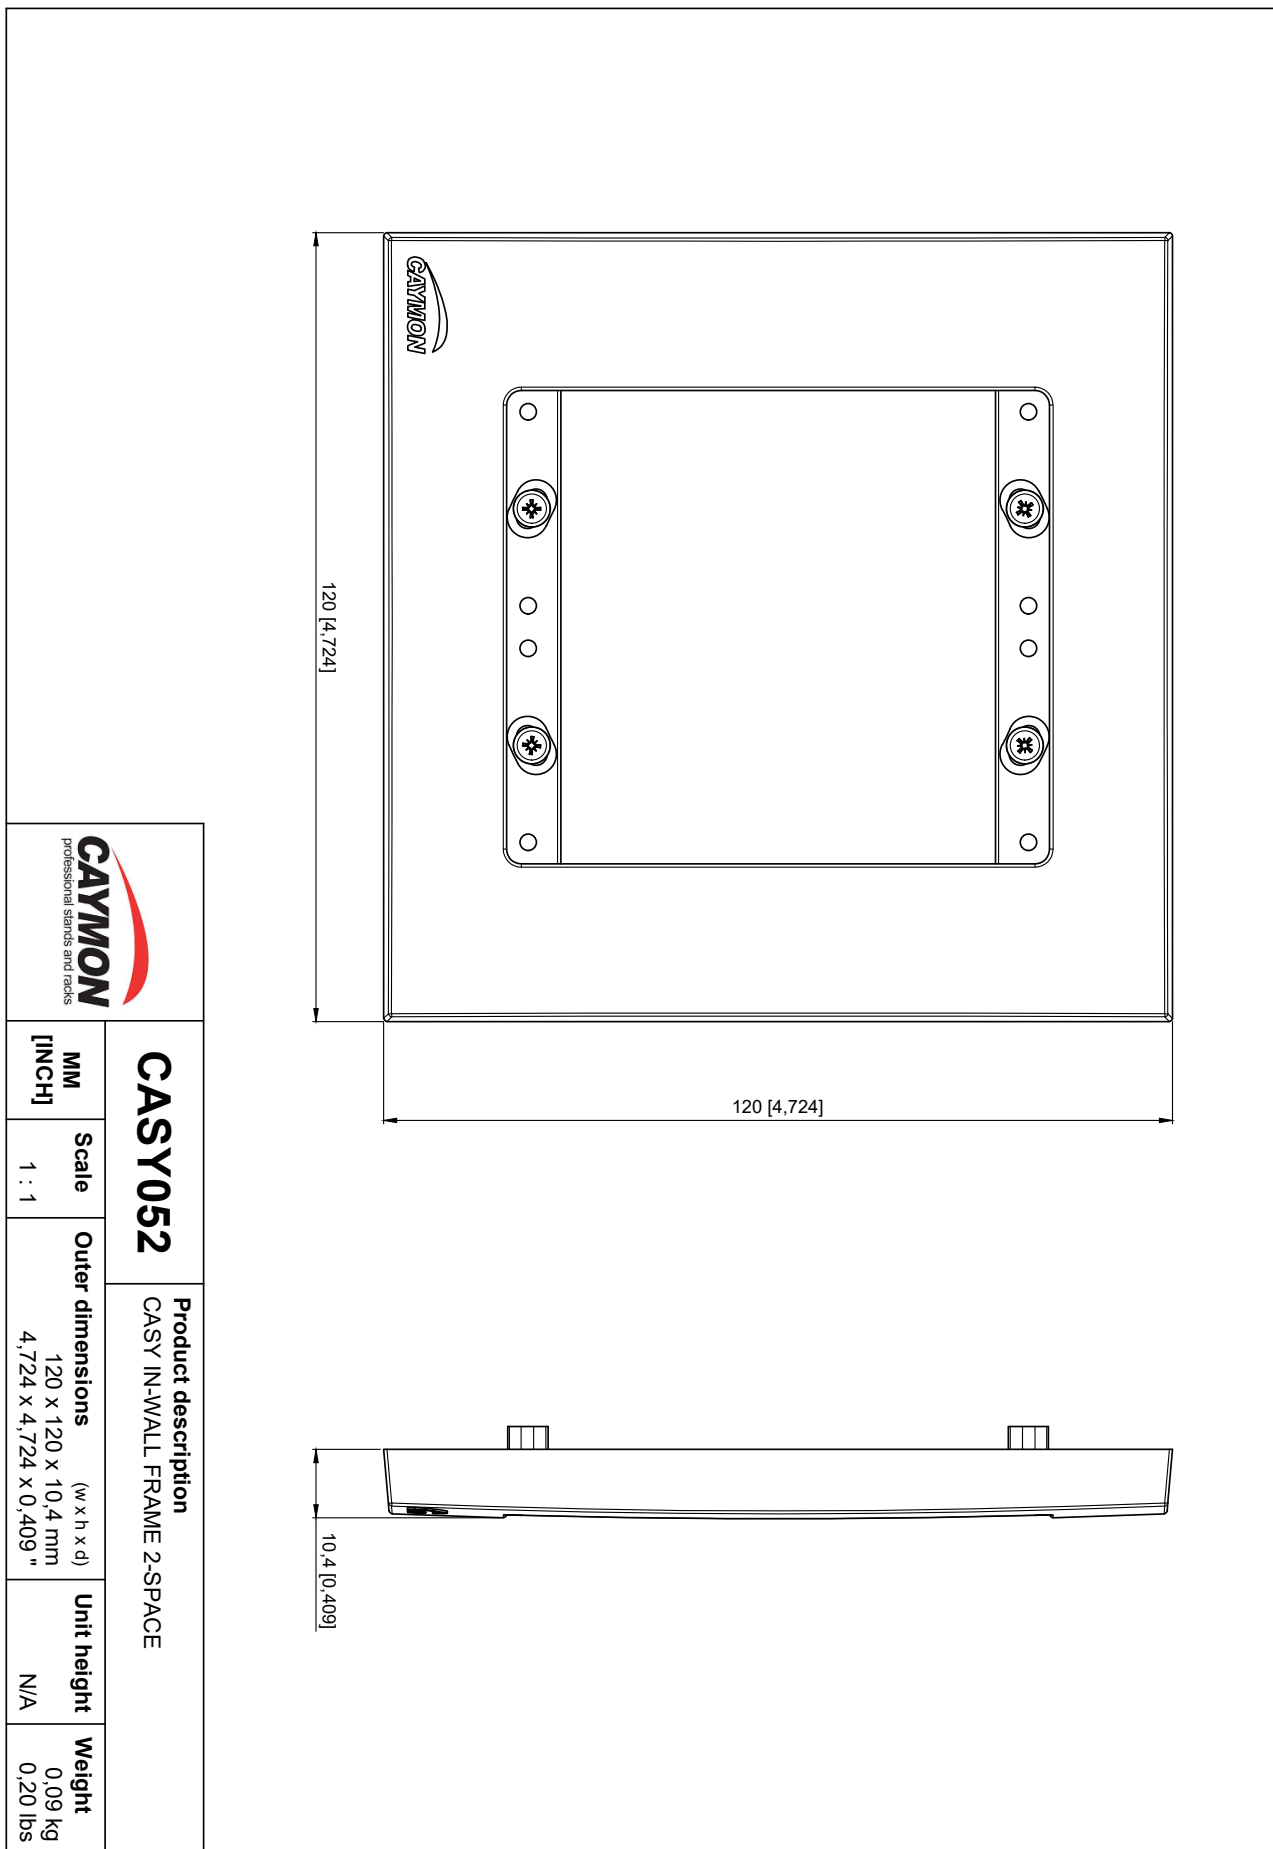

## Highlights:

- Wide variation of compatible modules available
- 72 mm usable depth
- Stores 2 units of CASY modules
- Flexible system for system integration & connectivity

## Product information:

The CASY052 comes available in a 2 space chassis allowing flush mount implementation of a custom configuration by using the solderless audio, video, data and power modules of CASY. It can be mounted in any wall using one of the 2 available mounting boxes. A durable metal mounting box is available for installations in brick or concrete walls while a PVC variant is available for easy installation into dry walls.

## Product Features:

Module	Units	2 x front side
Dimensions		4.72 x 4.72 x 0.55 " (W x H x D) (CASY052)
		3.98 x 4.31 x 2.83 " (W x H x D) (WB20/FG)
		4.016 x 3.99 x 2.13 " (W x H x D) (WB20/FS)
Colours		Black (RAL9004)

## Variants:

- CASY052/B - In-wall frame - Black version

**CASY052**

**Product description**  
CASY IN-WALL FRAME 2-SPACE

MM [INCH]	Scale	Outer dimensions	Unit height	Weight
	1 : 1	(w x h x d) 120 x 120 x 10,4 mm 4,724 x 4,724 x 0,409 "	N/A	0,09 kg 0,20 lbs