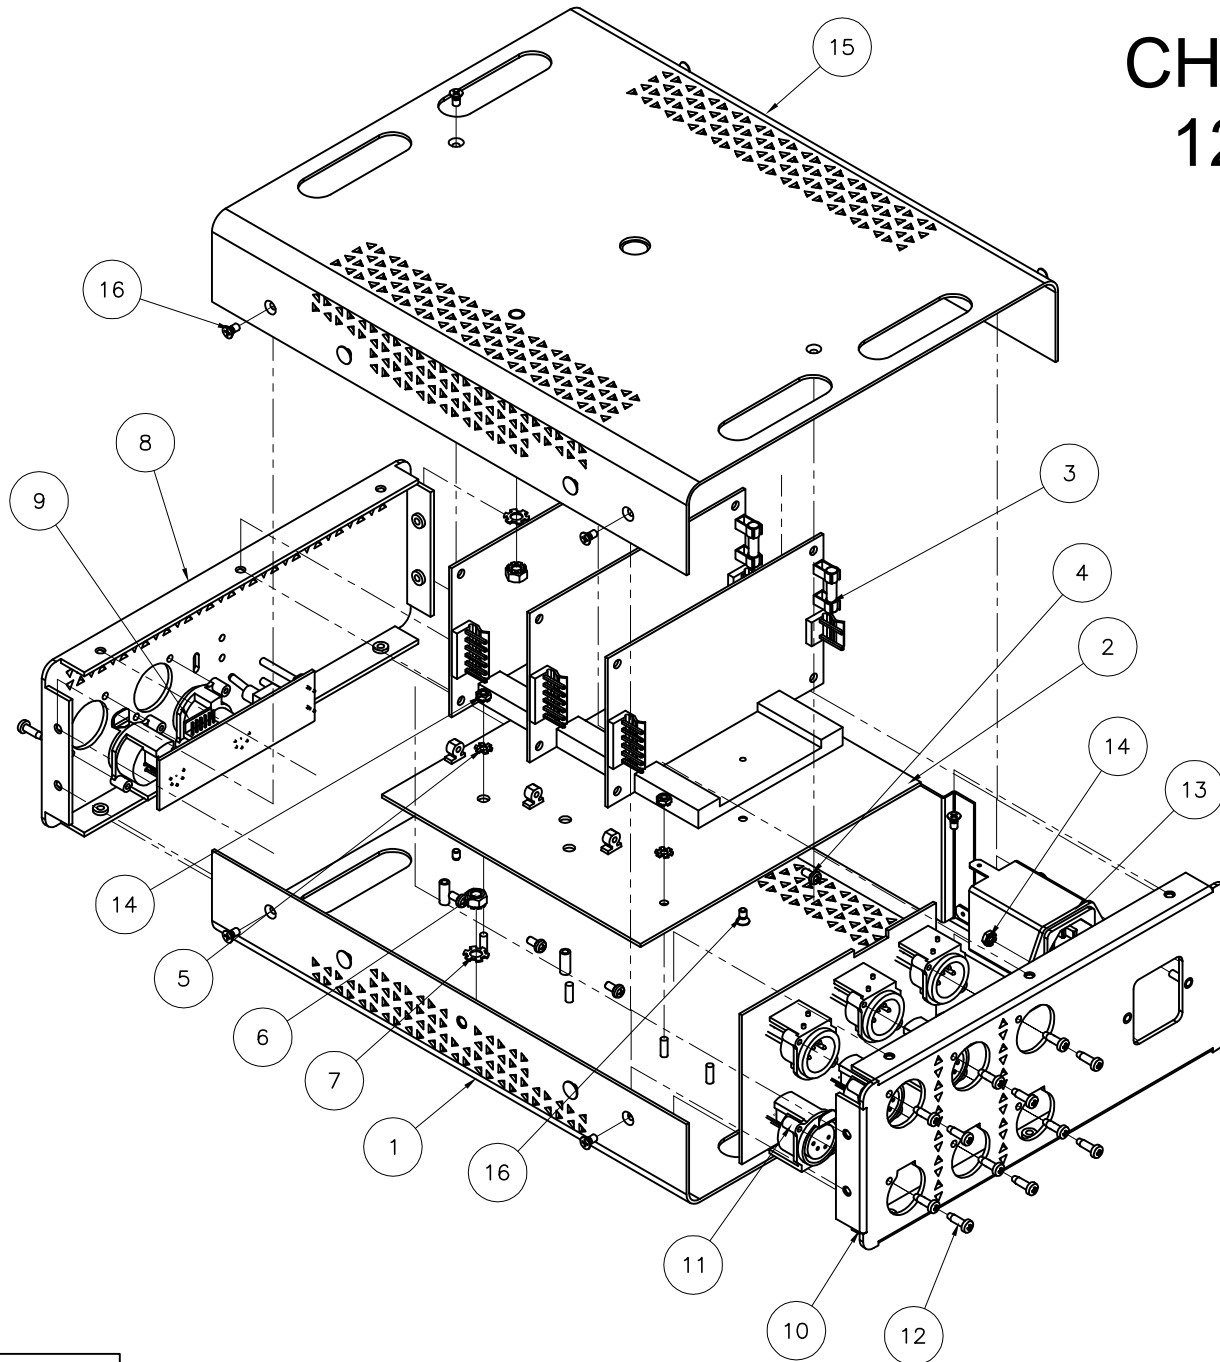

CHROMA-Q MAGIC BOX 12 POWER UNIT PSU

20	GROUND CHASSIS TO COVER	139-0013	1
19	GROUND 4"LG	134-0070	1
18	GROUND AC INLET	134-0066	1
17	HARNESS AC INPUT PSU12	134-0065	1
16	SCREW M3x6 FH PLPS BIK	430-1106-0	17
15	COVER TOP MAGIC BOX	134-0008	1
14	NUT HEX M3 COMBI BIK	430-3203-0	5
13	IEC FILTERED INLET	900-0961	1
12	SCREW M3x10 PH PLPS BLK Plastite	429-1208-9	16
11	PCB COMPLETE PSU12B SMT	134-0114	1
10	PLATE BACK IEC 12WAY CQ	134-0059	1
9	PCB COMPLETE PSU12F SMT	134-0116	1
8	PLATE FRONT 12 WAY	134-0061	1
7	WASHER M5 EXT TOOTH Zn	450-2609-1	2
6	NUT HEX M5 COMBI Zn	450-3205-1	2
5	WASHER M3 EXT TEETH	430-2606-4	2
4	SCREW M3x6 PH PLPS BIK	430-1206-0	6
3	POWER SUPPLY MODULE PS-65-24	900-0892	3
2	ADAPTOR PLATE 12 WAY	134-0003	1
1	BASE WELDED S/A MAGIC BOX	134-0010	1
ITEM	DESCRIPTION	PART#	QTY
Parts List			

REV A