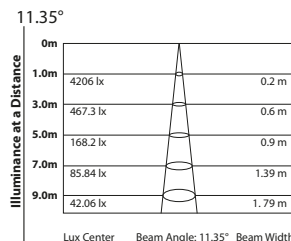

TECHNICAL DRAWING

PHOTOMETRIC DATA