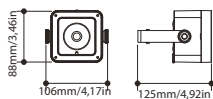

DOTQ

Portable and cable free accent battery light

DOTQ Technical Specification

LIGHT SOURCE		IR:	
Source:	1x15WRGBW LEDs	IR:	IR remote controller for simple control, addressing and settings
Luminous Flux:	203lm	ELECTRONICS	
Lux:	467lux@3m Full	Dimmer:	Linear 0~100% electronic dimmer
OPTICS		Strobe/Shutter:	1-25Hz, electronic
Beam Angle:	15°	BATTERY	
Field Angle:	23°	Battery:	11,1VLithium
Additional Optics:	Magnetic Frost filter included for wider diffusion	Autonomy in color change mode, up to:	16h
COLOR SYSTEM		Autonomy in permanent white full-on, up to:	6h
Color Mixing:	RGBW/FC	Recharge Time:	3h/max
Color Wheel:	Virtual color wheel with presets	PHYSICAL	
BODY		IP:	For temporary outdoor use -IP65 (front) - IP54 (bottom)
Tilt Angle:	Adjustable foot support for tilt regulation (up to 20°)	Dimensions (WxHxD):	88x88x63mm / 3.46"x3.46"x2.48"
CONTROL		Weight:	0,6kg / 1.32lbs
Protocols:	W-DMX		
W-DMX:	Included, Lumen Radio CRMX receiver		

TECHNICAL DRAWING

PHOTOMETRIC DATA

APPROVED

prolightsamerica.com

info@prolightsamerica.com
www.prolightsamerica.com

Distributed by

A.C. Lighting Inc.
Tel: +1 416-255-9494
Fax: +1 416-255-3514

northamerica@aclighting.com
www.aclighting.com