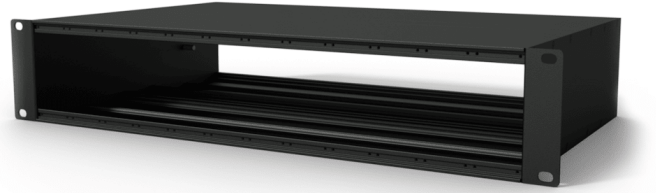

### Highlights:

---

- Flexible structure for system integration & connectivity
- Wide variation of compatible modules available
- Stores 12 units of CASY modules on front & rear
- 19" Rack mountable (2 HE)
- 270 mm usable depth
- Pre-threaded mounting profile for easy assembly
- Aluminum extruded construction with steel side ears
- Structured and scratch resistant black powder coating

### Product information:

---

The CASY002 is a 19" rack-mountable chassis which can be fitted with 2 x 12 modules from the CASY range. The flexible and modular structure ensures maximum versatility, allowing the system to be adapted to project-specific requirements. Possibilities range from audio, video and data interconnection, to power distribution, internal rack supplies and many more. The aluminium top and bottom construction features pre-threaded hole inserts allowing module installation with a maximum of 12 units on both front and rear sides. Modules can be fixed inside the unit using the included M3 screws, while the side ears are fitted with holes for fixation to a 19" equipment rack. The side ears are constructed out of cold-rolled steel with internal pillars for chassis grounding. The overall construction is finished in a black (RAL9004) structured and scratch-resistant powder coating.

## Product Features:

---

Dimensions		19.016 x 3.46 x 10.63 " (W x H x D)
Weight		6.92 lb
Construction		Alu extrusion with steel side ears
Module	Units	12 x front side & 12 x rear side
	Assembly	Pre-threaded M3 screw holes
Mounting		19" Rack mount (2HE)
Finish		Structured powder coating
Colours		Black (RAL9004)
Accessories	Optional	CASY021/B - 12 space strain relief
		CASYx0x - Blind / connector hole plates
		CASYx2x - XLR connector plates
		CASYx3x - Audio signal connector plates
		CASYx4x - Loudspeaker connector plates
		CASYx5x - Video connector plates
		CASYx6x - Data connector plates
		CASYx8x - Power connector plates
		CASYx9x - Other plates