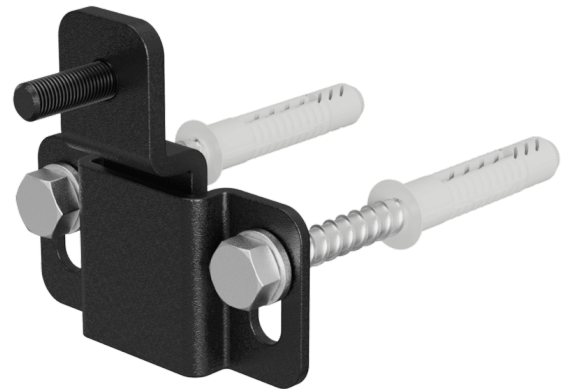

Product information:

The MBK102 is a mounting bracket that can be used to mount different kinds of bass cabinets with a limited size and weight. The simple, nevertheless very efficient principle provides an easy and quick installation. It is based on two protruding wall brackets and an L-bracket which have to be installed against the wall on the desired location. Two metal hooks and a rubber foot have to be fixed to the provided points on the bass cabinet, using the included screws. Subsequently, the metal hooks have to be hooked into the protruding part of the wall brackets while the rubber foot slides over the L-bracket, preventing accidental lift-out of the cabinet.

Variants:

- MBK102/B - Black version